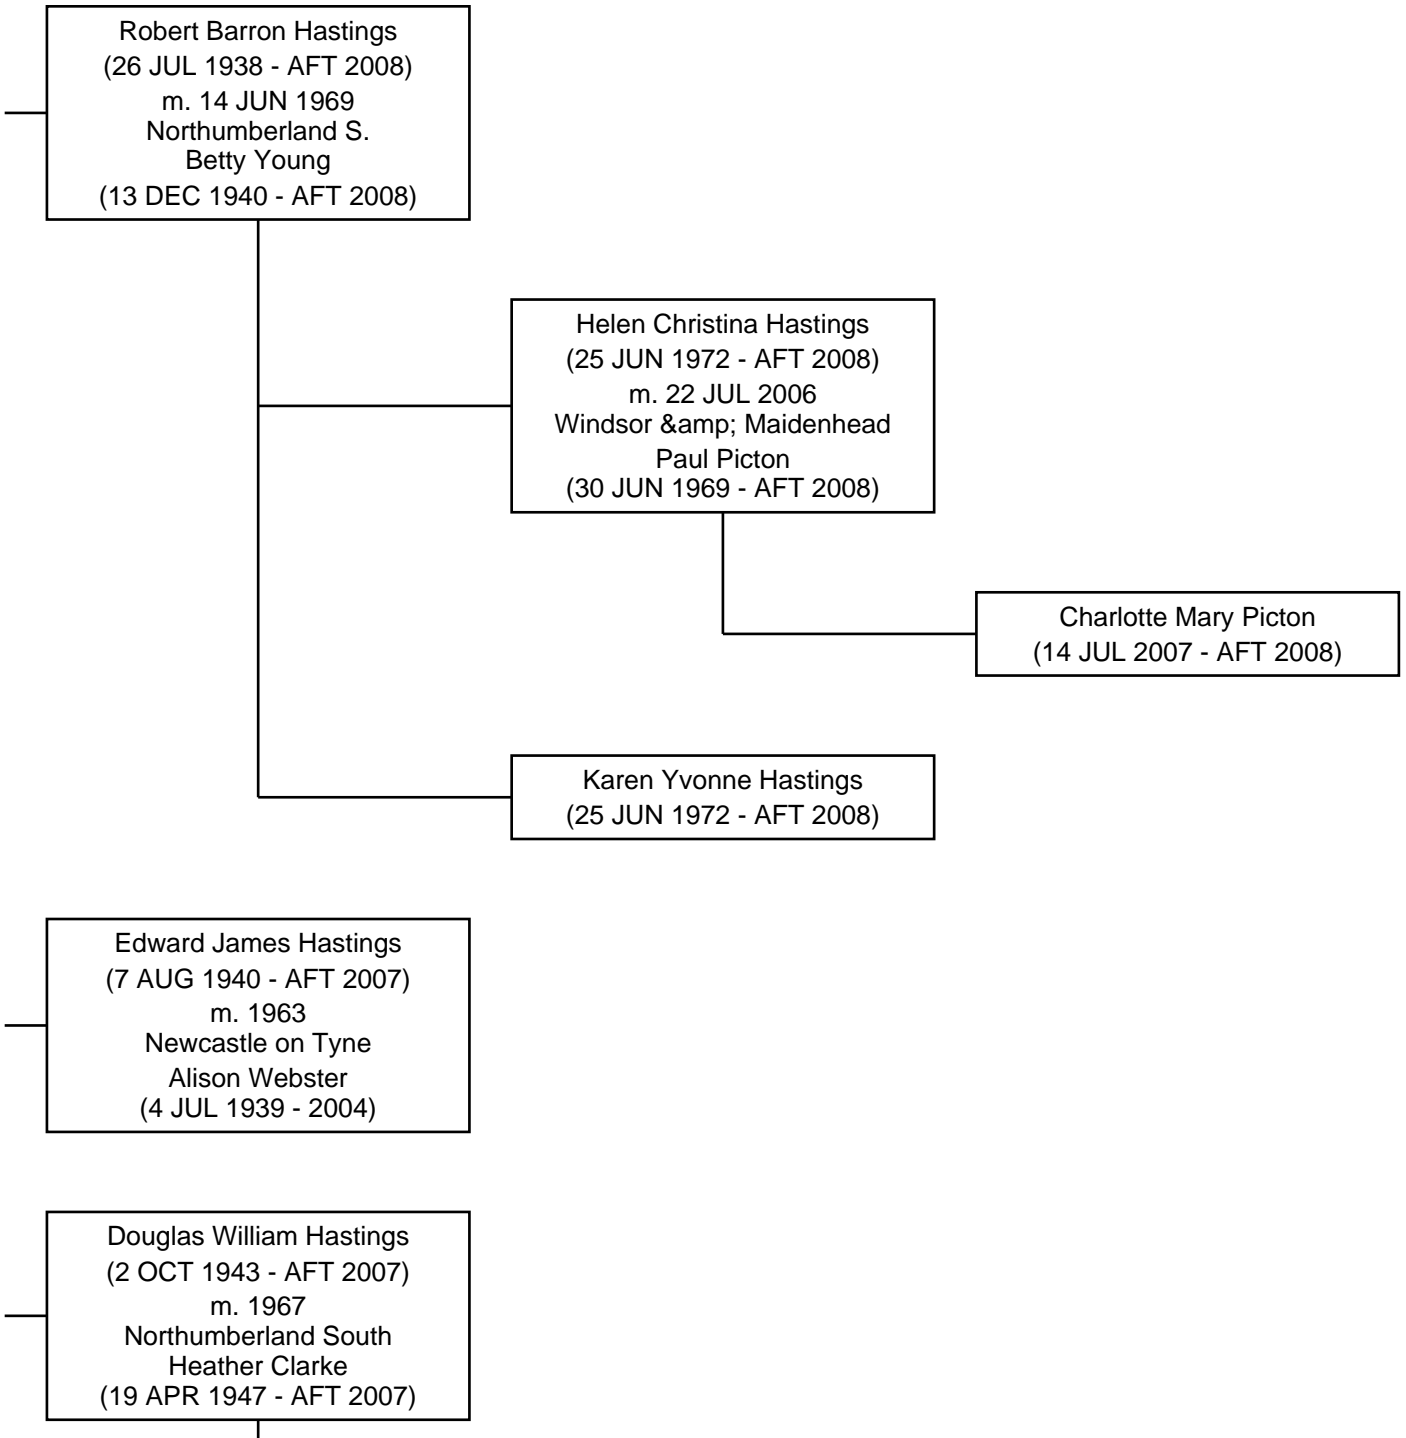

Amy Mayersbeth
(5 JAN 1881 - 1949)
m. 1910
Lambeth
Edward James Scriven
(29 NOV 1871 - 1949)

Alice Lilian Scriven
(31 JUL 1915 - 6 MAY 1990)
m. 11 DEC 1937
Newcastle on Tyne
Robert Barron Hastings
(9 DEC 1908 - 14 FEB 1968)