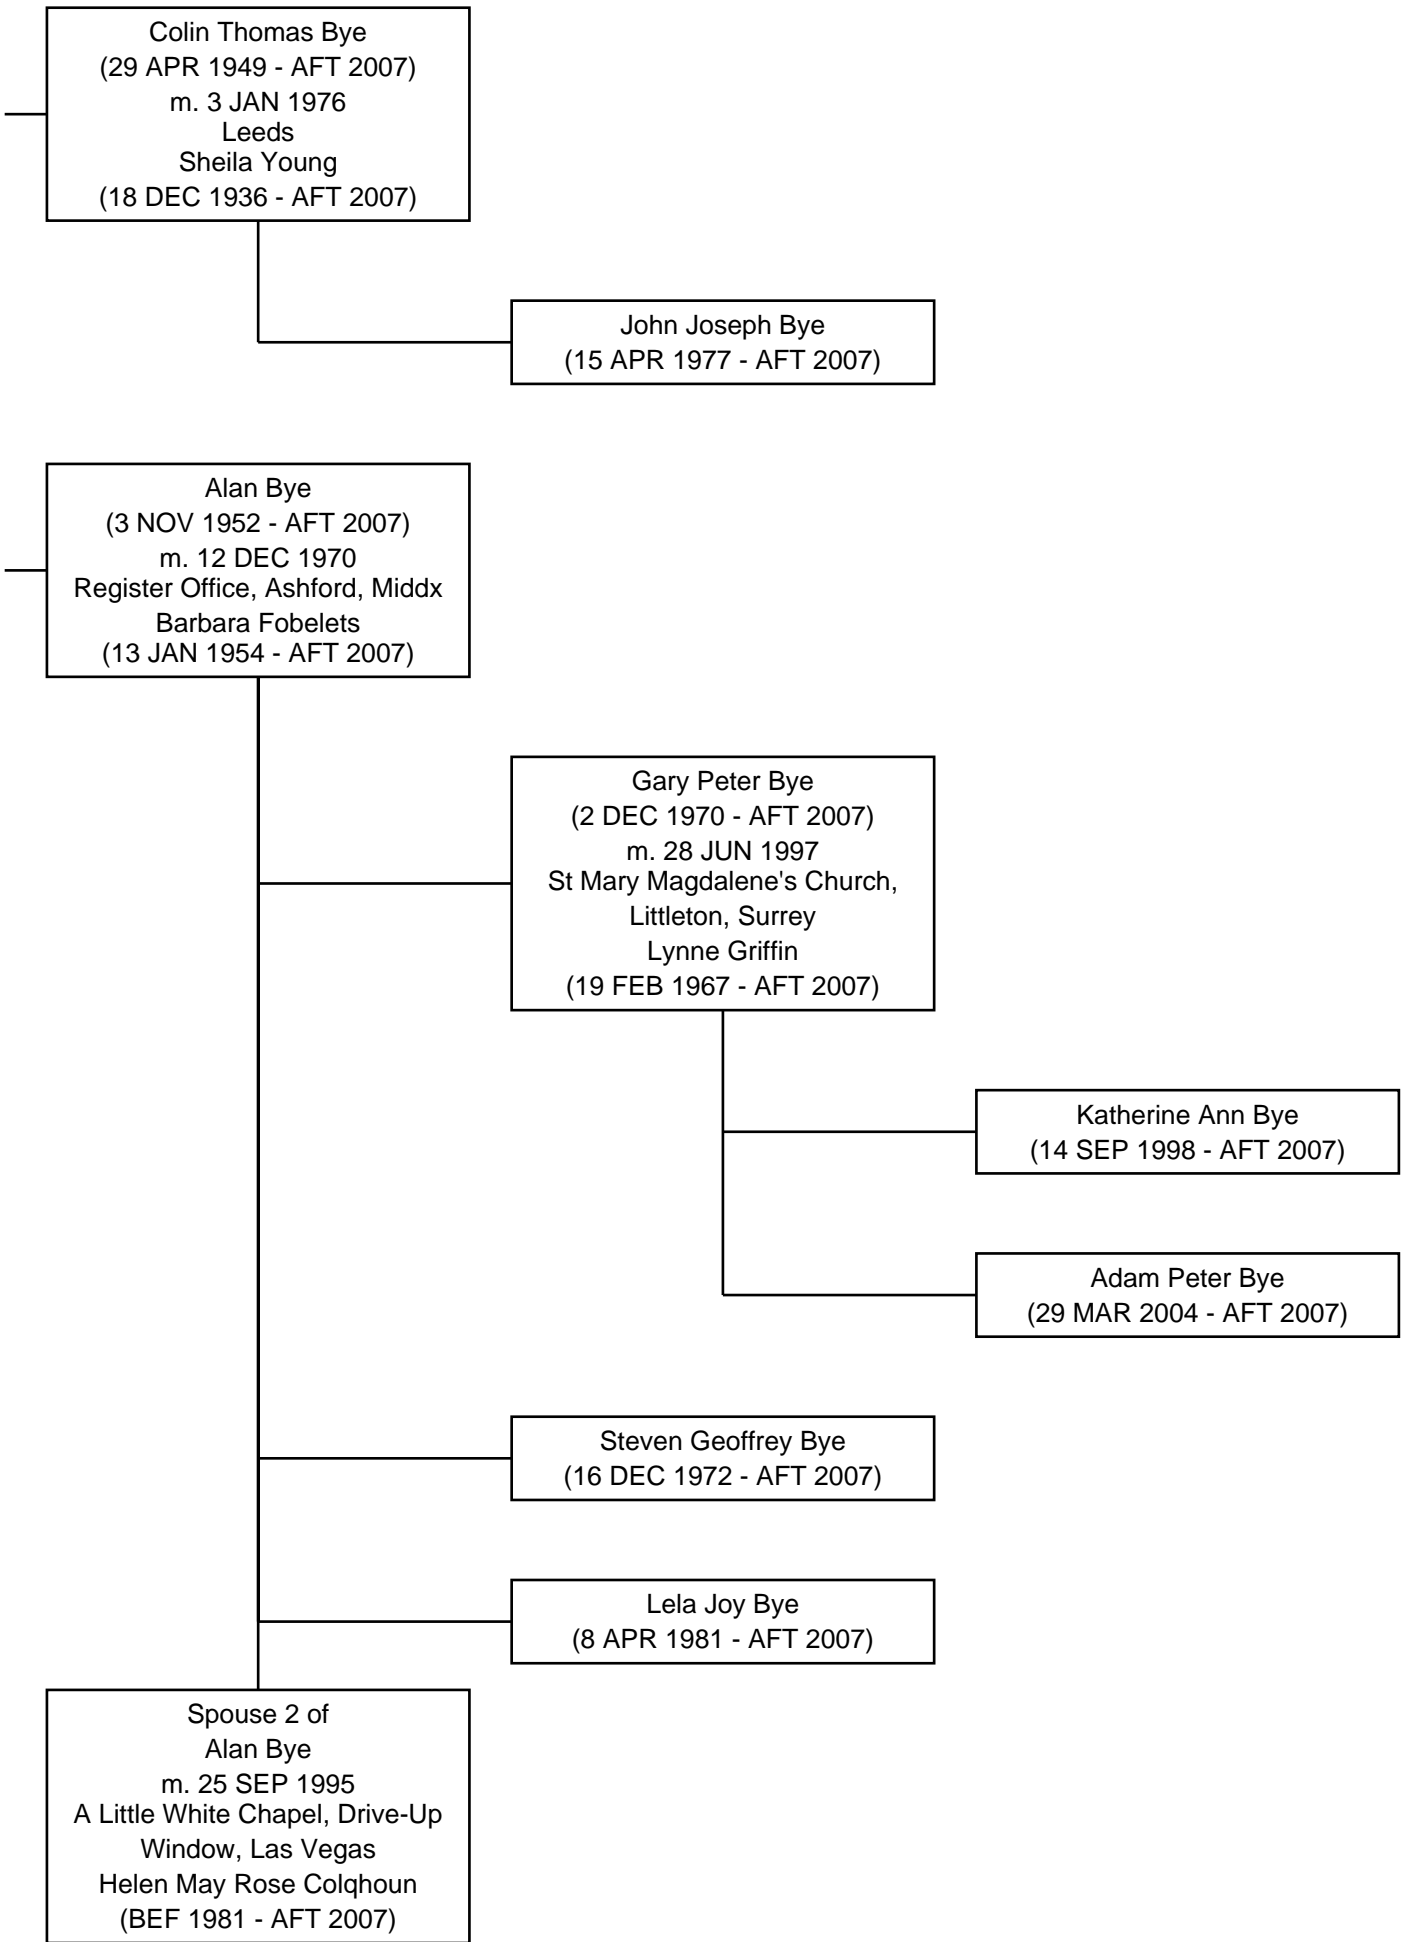

Amy Mayersbeth
(5 JAN 1881 - 1949)
m. 1910
Lambeth
Edward James Scriven
(29 NOV 1871 - 1949)

Alice Lilian Scriven
(31 JUL 1915 - 6 MAY 1990)
m. 11 DEC 1937
Newcastle on Tyne
Robert Barron Hastings
(9 DEC 1908 - 14 FEB 1968)