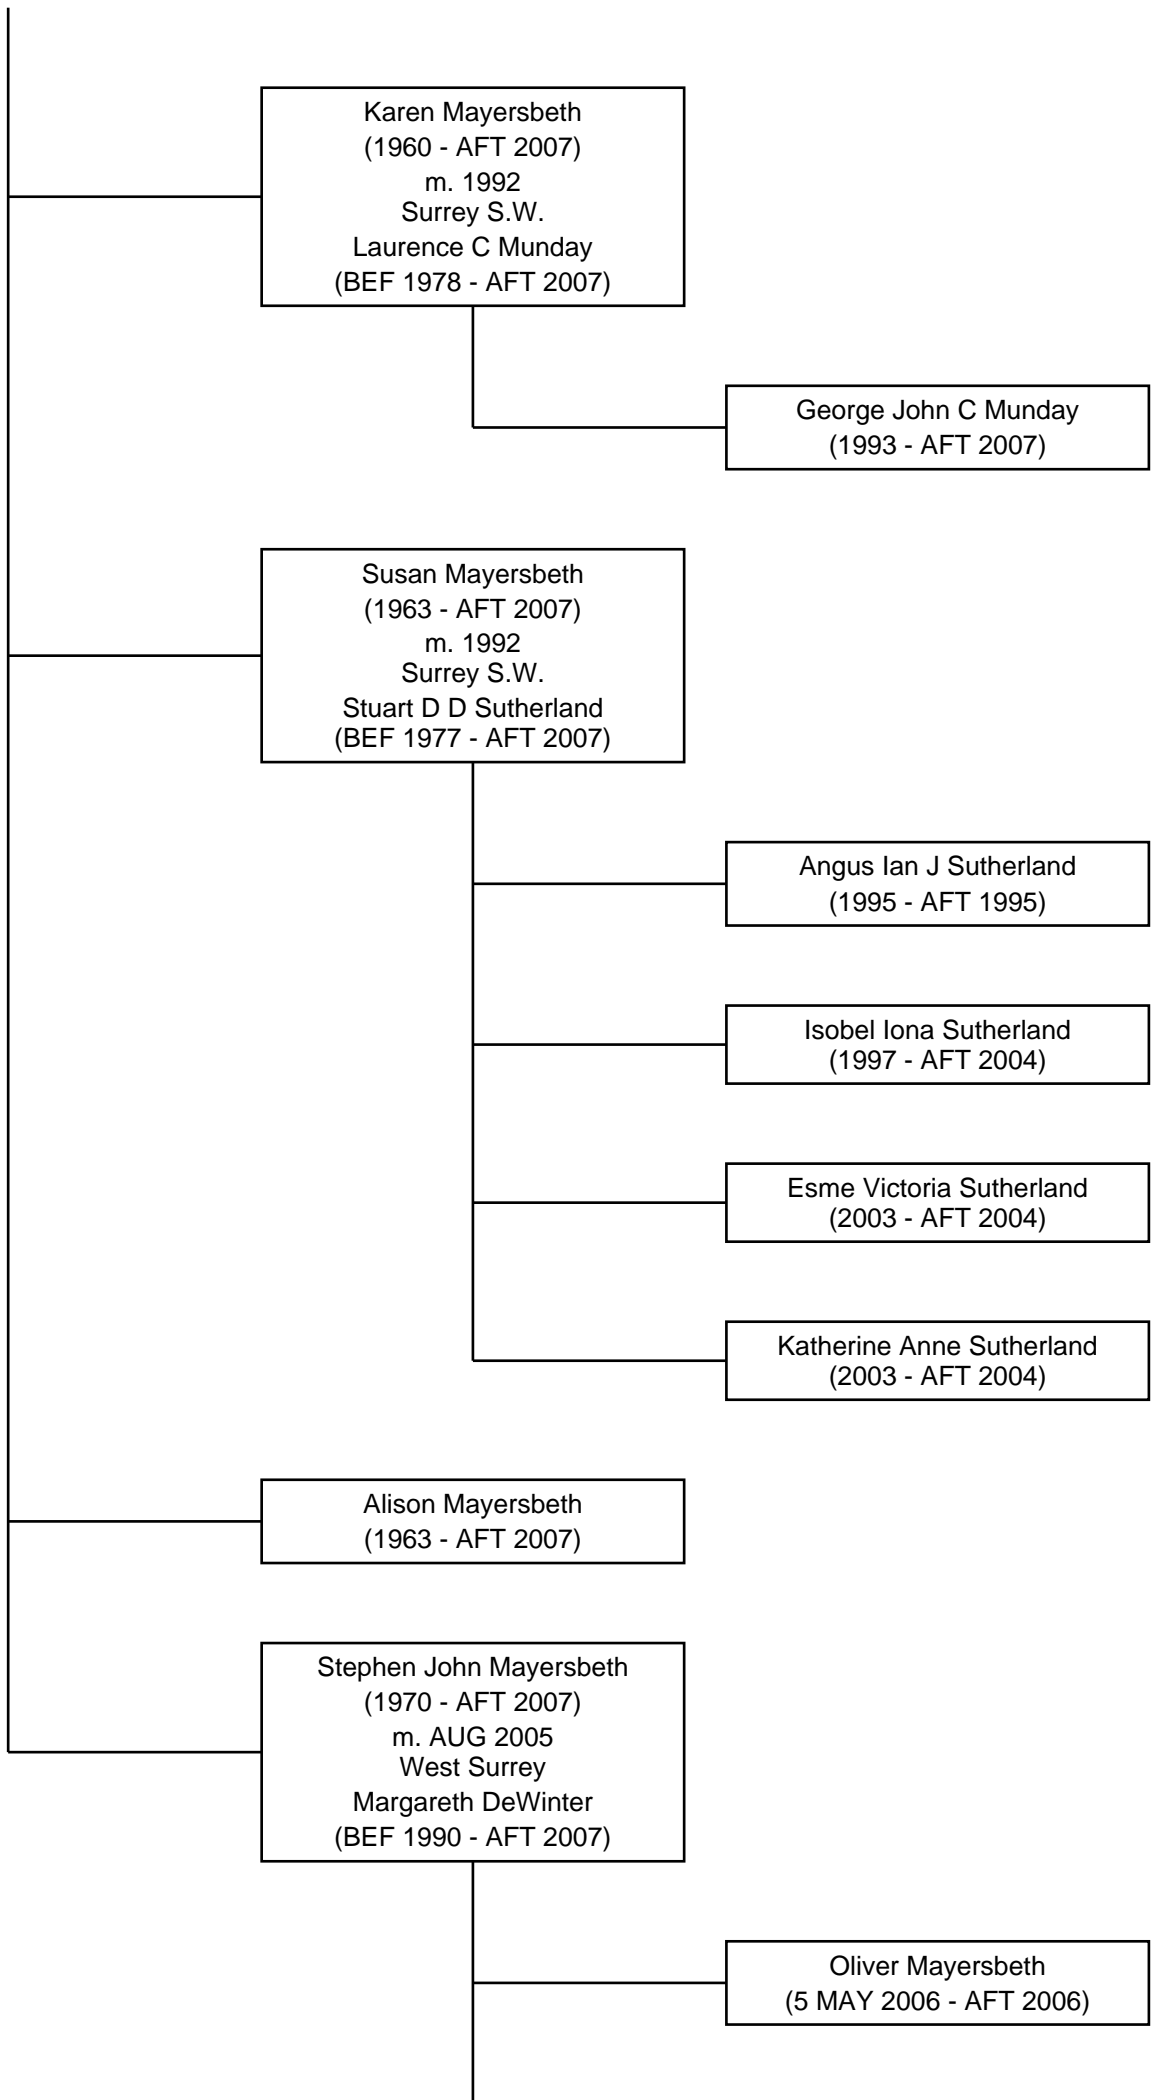

Karen Mayersbeth
(1960 - AFT 2007)
m. 1992
Surrey S.W.
Laurence C Munday
(BEF 1978 - AFT 2007)

George John C Munday
(1993 - AFT 2007)

Susan Mayersbeth
(1963 - AFT 2007)
m. 1992
Surrey S.W.
Stuart D D Sutherland
(BEF 1977 - AFT 2007)

Angus Ian J Sutherland
(1995 - AFT 1995)

Isobel Iona Sutherland
(1997 - AFT 2004)

Esme Victoria Sutherland
(2003 - AFT 2004)

Katherine Anne Sutherland
(2003 - AFT 2004)

Alison Mayersbeth
(1963 - AFT 2007)

Stephen John Mayersbeth
(1970 - AFT 2007)
m. AUG 2005
West Surrey
Margareth DeWinter
(BEF 1990 - AFT 2007)

Oliver Mayersbeth
(5 MAY 2006 - AFT 2006)